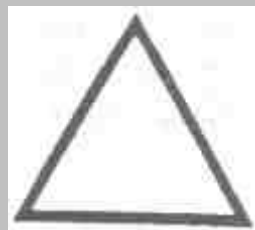

THAUMATURGIC TRIANGLE : Used for magical purposes in casting of spells and the summoning of demons.