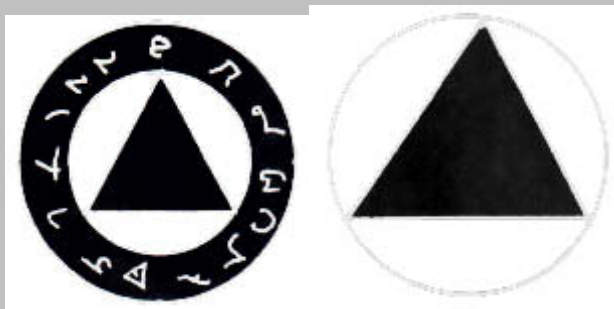

PENTAGRAM (pointing down): Used in occult rituals to direct forces or energies. Often represents satanism's, the horned god

SCARAB: Symbol of the rising sun, the Egyptian sun god Chepri (or Khepera), and protection from evil. To ancient Egyptians, the dung beetle rolled its dung balls like Chepri rolled the sun across the sky.

FISH SYMBOL - Also Ichthys (Greek for fish). associated with the pagan "Great Mother Goddess." It was meant to represent the outline of her vulva. It's associated with Dagon the fish-god of the Philistines. The name Dagon is derived from dag which means fish.

The Christian church teaches that this symbol has existed for centuries- representing the concept: "Jesus, was the Fisher of men."