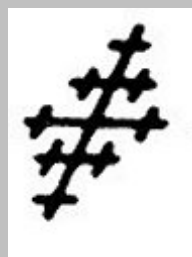

SYMBOL BAPHOMET : Aleister Crowley wore this symbol as well as the 33rd degree founder Albert Pike of the Masons