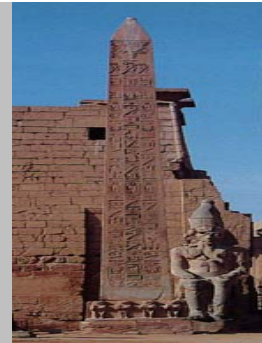

Egypt, Remises III