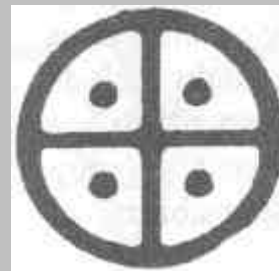

Turkey, Istanbul

U.K. Windborne

Obelisks are a phallic symbol related to the Egyptian Sun God, Osiris

**EARTH SYMBOL** - This is used by wicca/witchcraft. sections represent 4 seasons: Spring, Summer, Fall, and Winter or 4 elements of the earth: Air, Fire, Water, and Earth.

**HOLY EARTH** : Symbol for mother earth. Also appears as a Hopi medicine wheel and Norse sun symbol.

**SEAL of the LEFT HAND PATH** : Indicates Black magic and the path to Satan.

**SEXUAL RITUAL** : Used to indicate the place and purpose.